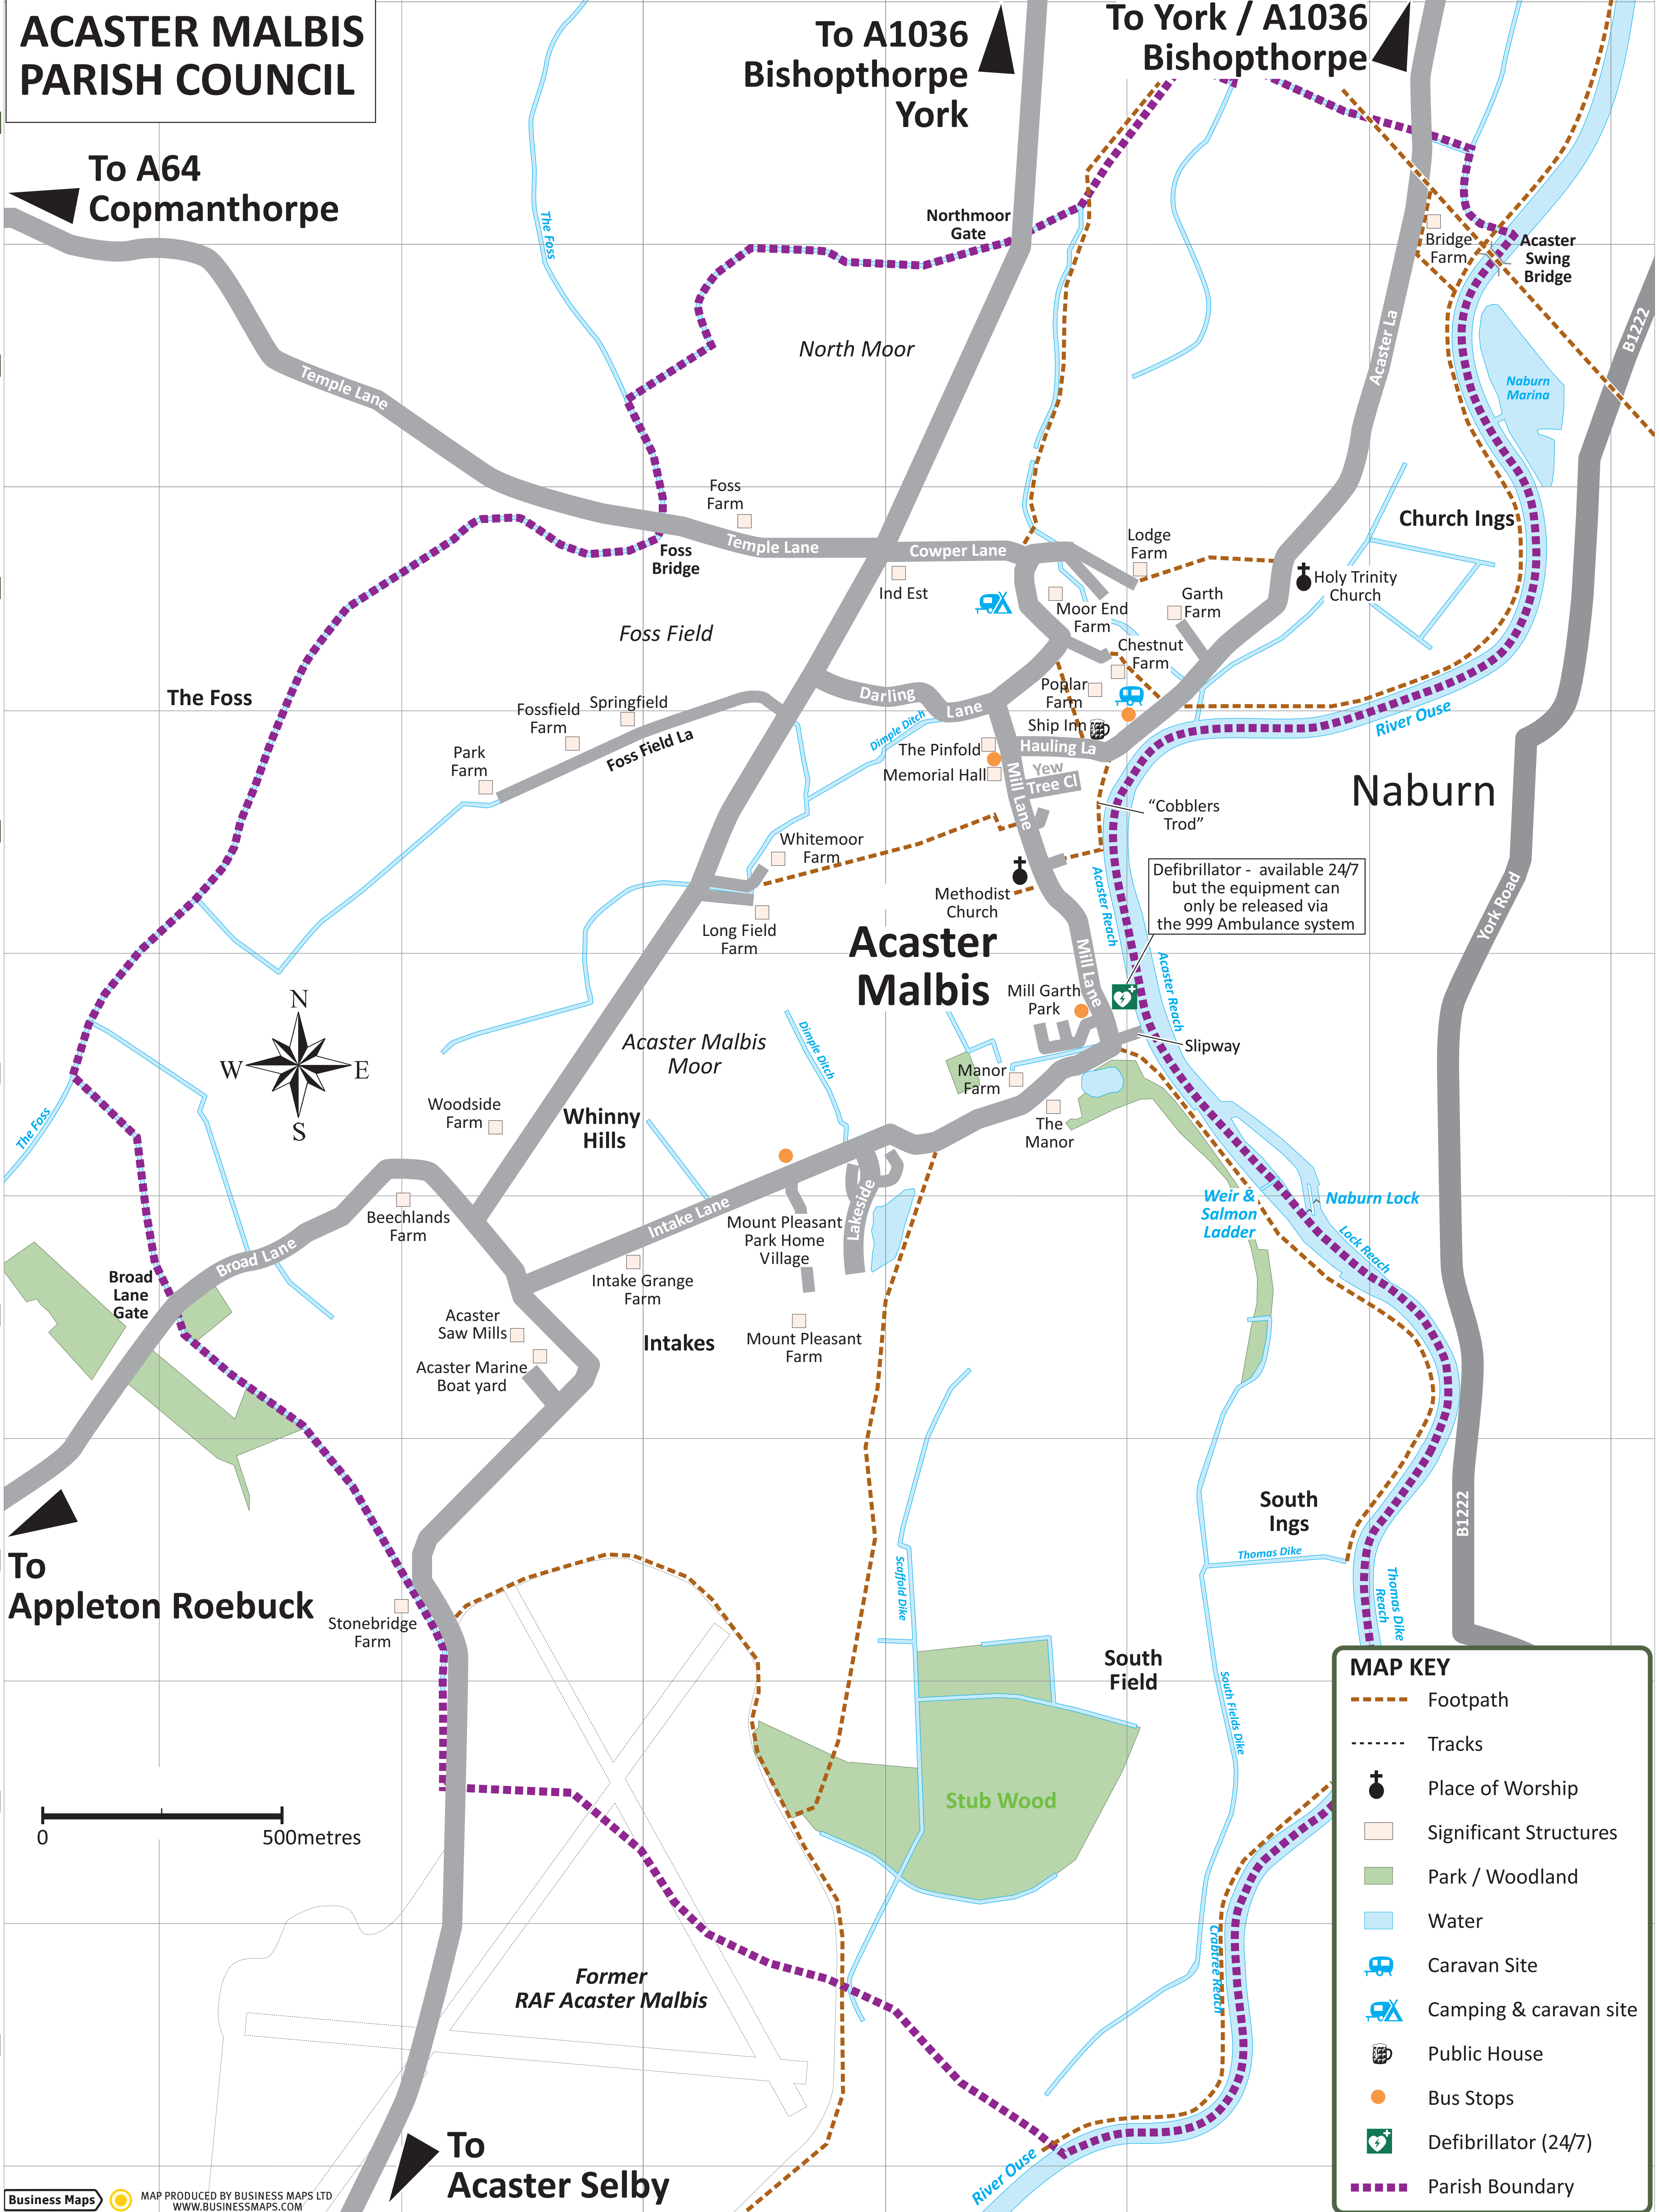

ACASTER MALBIS PARISH COUNCIL

To A1036
Bishopthorpe
York

To York / A1036
Bishopthorpe

To A64
Copmanthorpe

Defibrillator - available 24/7
but the equipment can
only be released via
the 999 Ambulance system

MAP KEY

- - - - - Footpath
- - - - - Tracks
- Place of Worship
- Significant Structures
- Park / Woodland
- Water
- Caravan Site
- Camping & caravan site
- Public House
- Bus Stops
- Defibrillator (24/7)
- - - - - Parish Boundary

To
Acaster Selby

A B C D E F G

1
2
3
4
5
6
7
8
9